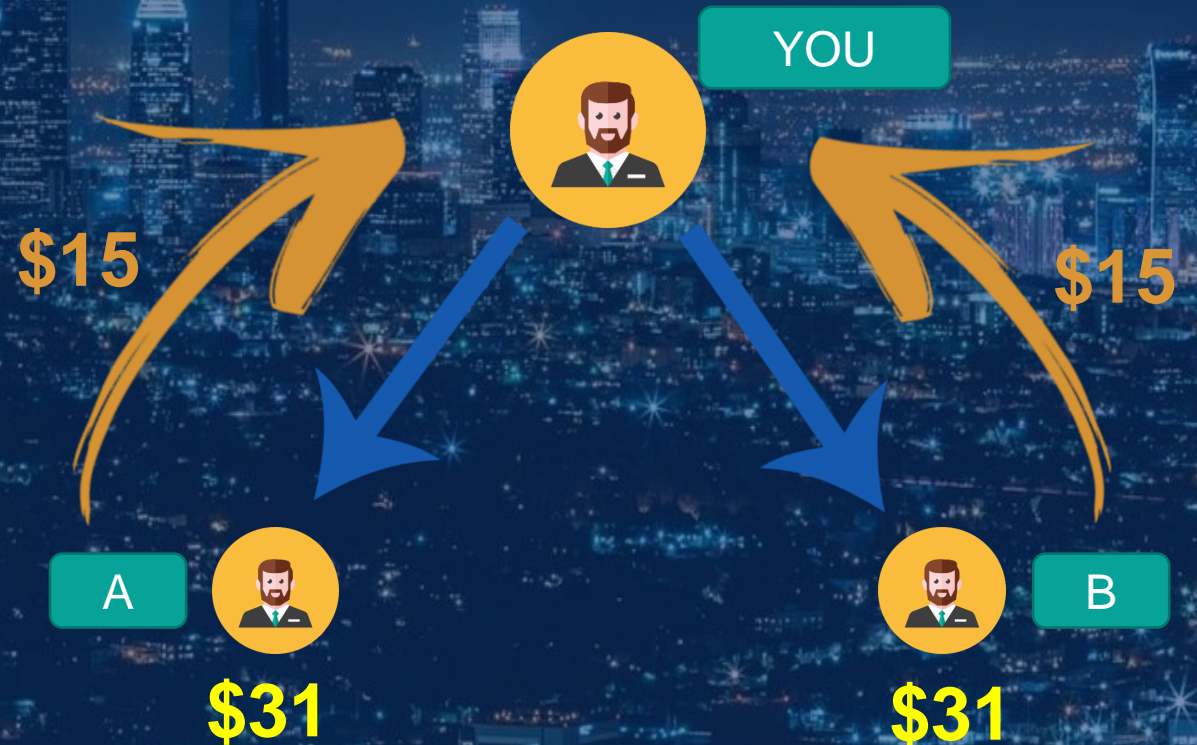

DIRECT BONUS

Whenever you refer a new member with $31. You will get $15 as Direct Bonus.

Refer Maximum Direct to Earn Unlimited.

TEAM BUILDING BONUS

LEVEL	BW-C1	BW-C2	BW-C3	BW-C4	BW-C5	BW-C6
1	$1	$2	$4	$8	$16	$32
2	$1	$2	$4	$8	$16	$32
3	$1	$2	$4	$8	$16	$32
4	$1	$2	$4	$8	$16	$32
5	$0.5	$1	$2	$4	$8	$16
6	$0.5	$1	$2	$4	$8	$16
7	$0.25	$0.5	$1	$2	$4	$8
8	$0.25	$0.5	$1	$2	$4	$8
9	$0.25	$0.5	$1	$2	$4	$8
10	$0.25	$0.5	$1	$2	$4	$8
TOTAL	$6	$12	$24	$48	$96	$192